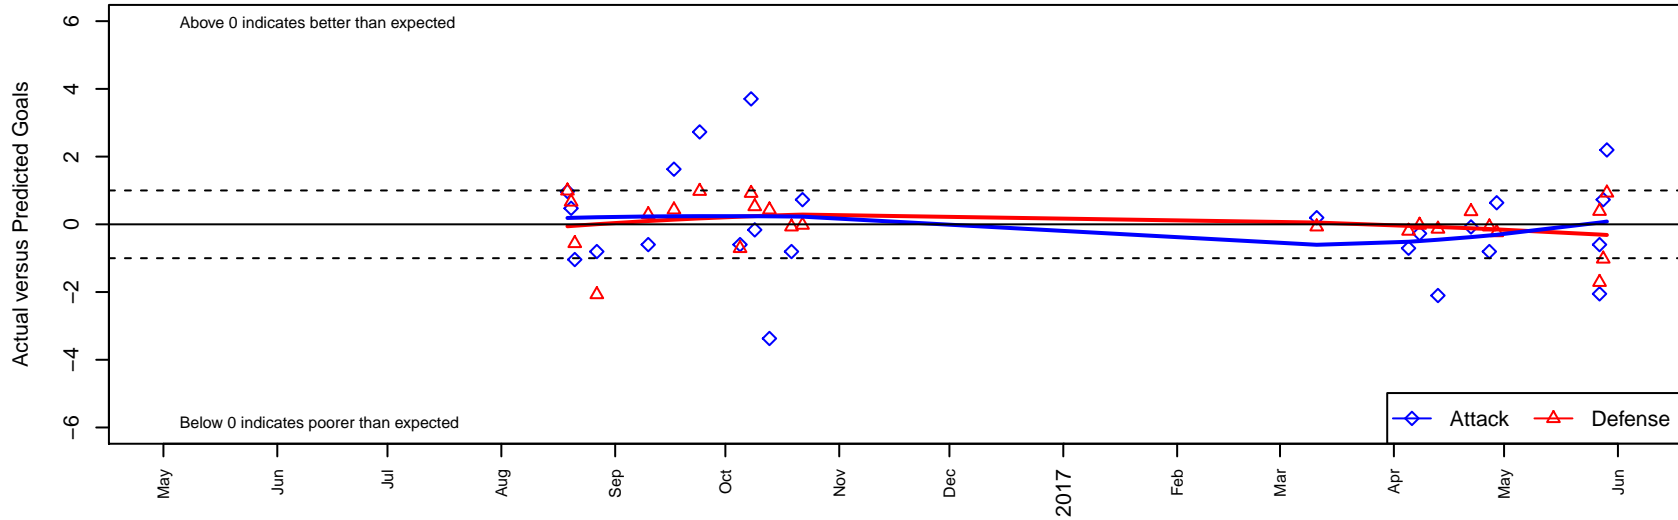

Idaho Rush Premier B04

Idaho Rush Soccer
 Boise, ID
 B04 total strength=1235
 attack=4.22 defense=4.84
 fall league = Idaho D3 Div 1 U13
 spr league = Spr Idaho D3 U13/U14 Div 1

alt names used:
 IDAHO RUSH IDAHO RUSH PREMIER (2004)
 IDAHO RUSH PREMIER (2004)
 IDAHO RUSH PREMIER (2004) (ID)

Venues played:
 2016 NWCL 04
 2016 Idaho D3 Division 1 U13
 2016 Spr Idaho D3 U13/U14 Division 1
 2016 ID State Cup U13

Idaho Rush Premier B04
 Dots are actual minus expected GF (blue circles) and GA (red triangles).
 Blue line is smoothed change in attack strength. Red is smoothed change in defense strength.

**attack and defense variance (black dot)
relative to other teams
and top 10 in region**

**attack and defense rating
relative to others at age
and all opponents in last 13 months**

Performance relative to 13 month average