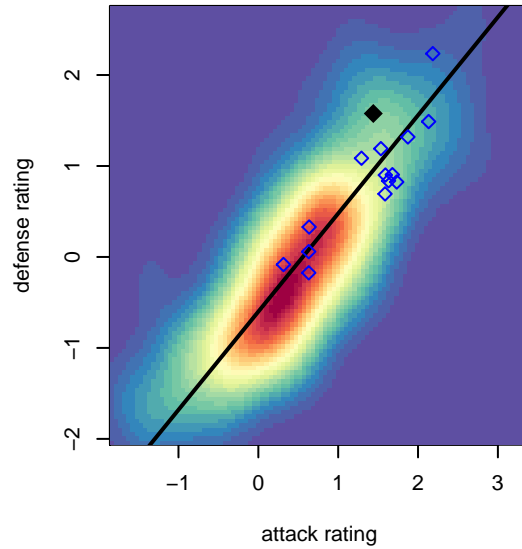

Idaho Rush Premier B04

Idaho Rush Soccer
 Boise, ID
 B04 total strength=1235
 attack=4.22 defense=4.84
 fall league = Idaho D3 Div 1 U13
 spr league = Spr Idaho D3 U13/U14 Div 1

alt names used:
 IDAHO RUSH IDAHO RUSH PREMIER (2004)
 IDAHO RUSH PREMIER (2004)
 IDAHO RUSH PREMIER (2004) (ID)

Venues played:
 2016 NWCL 04
 2016 Idaho D3 Division 1 U13
 2016 Spr Idaho D3 U13/U14 Division 1
 2016 ID State Cup U13

Idaho Rush Premier B04
 Dots are actual minus expected GF (blue circles) and GA (red triangles).
 Blue line is smoothed change in attack strength. Red is smoothed change in defense strength.

**attack and defense variance (black dot)
relative to other teams
and top 10 in region**

**attack and defense rating
relative to others at age
and all opponents in last 13 months**

Performance relative to 13 month average