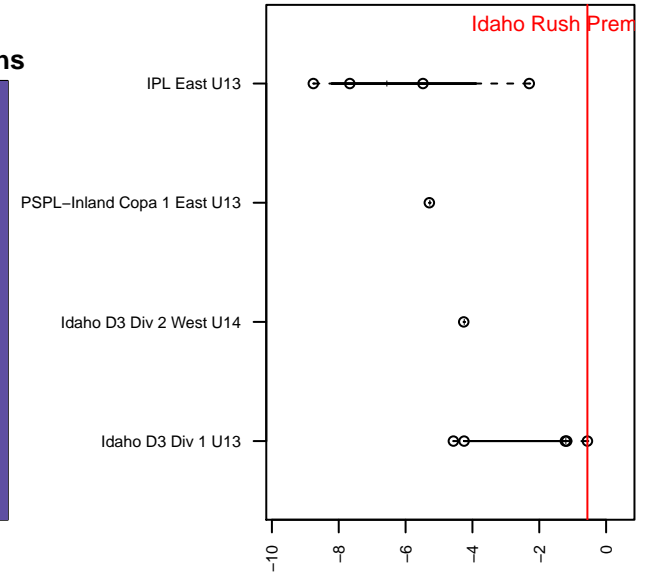

Idaho Rush Premier B04

Idaho Rush Soccer
 Boise, ID
 B04 total strength=1235
 attack=4.22 defense=4.84
 fall league = Idaho D3 Div 1 U13
 spr league = Spr Idaho D3 U13/U14 Div 1

alt names used:
 IDAHO RUSH IDAHO RUSH PREMIER (2004)
 IDAHO RUSH PREMIER (2004)
 IDAHO RUSH PREMIER (2004) (ID)

Venues played:
 2016 NWCL 04
 2016 Idaho D3 Division 1 U13
 2016 Spr Idaho D3 U13/U14 Division 1
 2016 ID State Cup U13

Idaho Rush Premier B04
 Dots are actual minus expected GF (blue circles) and GA (red triangles).
 Blue line is smoothed change in attack strength. Red is smoothed change in defense strength.

**attack and defense variance (black dot)
relative to other teams
and top 10 in region**

**attack and defense rating
relative to others at age
and all opponents in last 13 months**

Performance relative to 13 month average